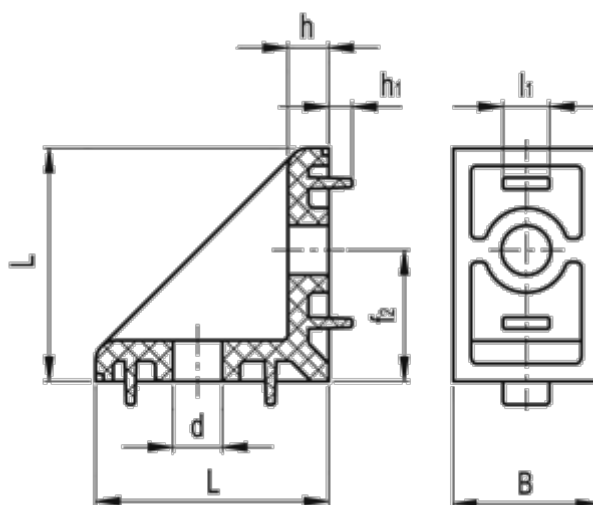

Article number: 2310156113

Description: Connection angle 156113
SQT.40-18-F-8

Measures

B = 18.5

d = 8.5

f2 = 22.5

h = 7

h1 = 4

L = 40

l1 = 8

Weight (g) = 14